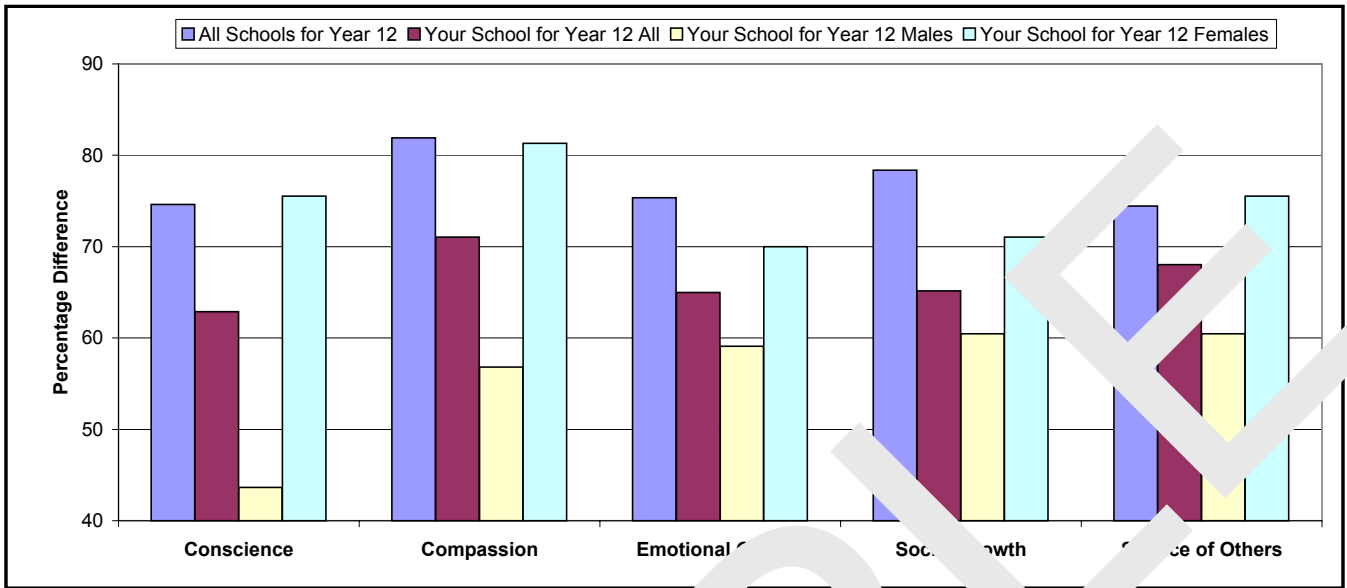

Section 3: Comparative Data Between All Schools and Your School

Year 12 Responses

Average Percentage Agreement for Each Dimension

	All Schools for Year 12		Your School for Year 12 All		Your School for Year 12 Males		Your School for Year 12 Females	
	Number of students	Average Percentage Agreement	Number of Students	Average Percentage Agreement	Number of Students	Average Percentage Agreement	Number of Students	Average Percentage Agreement
Conscience	781	74.6	33	62.8	11	43.6	19	75.5
Compassion	782	81.3	33	71.1	11	56.8	19	81.3
Emotional Growth	779	75.0	33	65.0	11	59.1	19	70.0
Social Growth	778	78.4	33	60.5	11	60.5	19	71.1
Service of Others	781	74.4	33	60.5	11	60.5	19	75.5